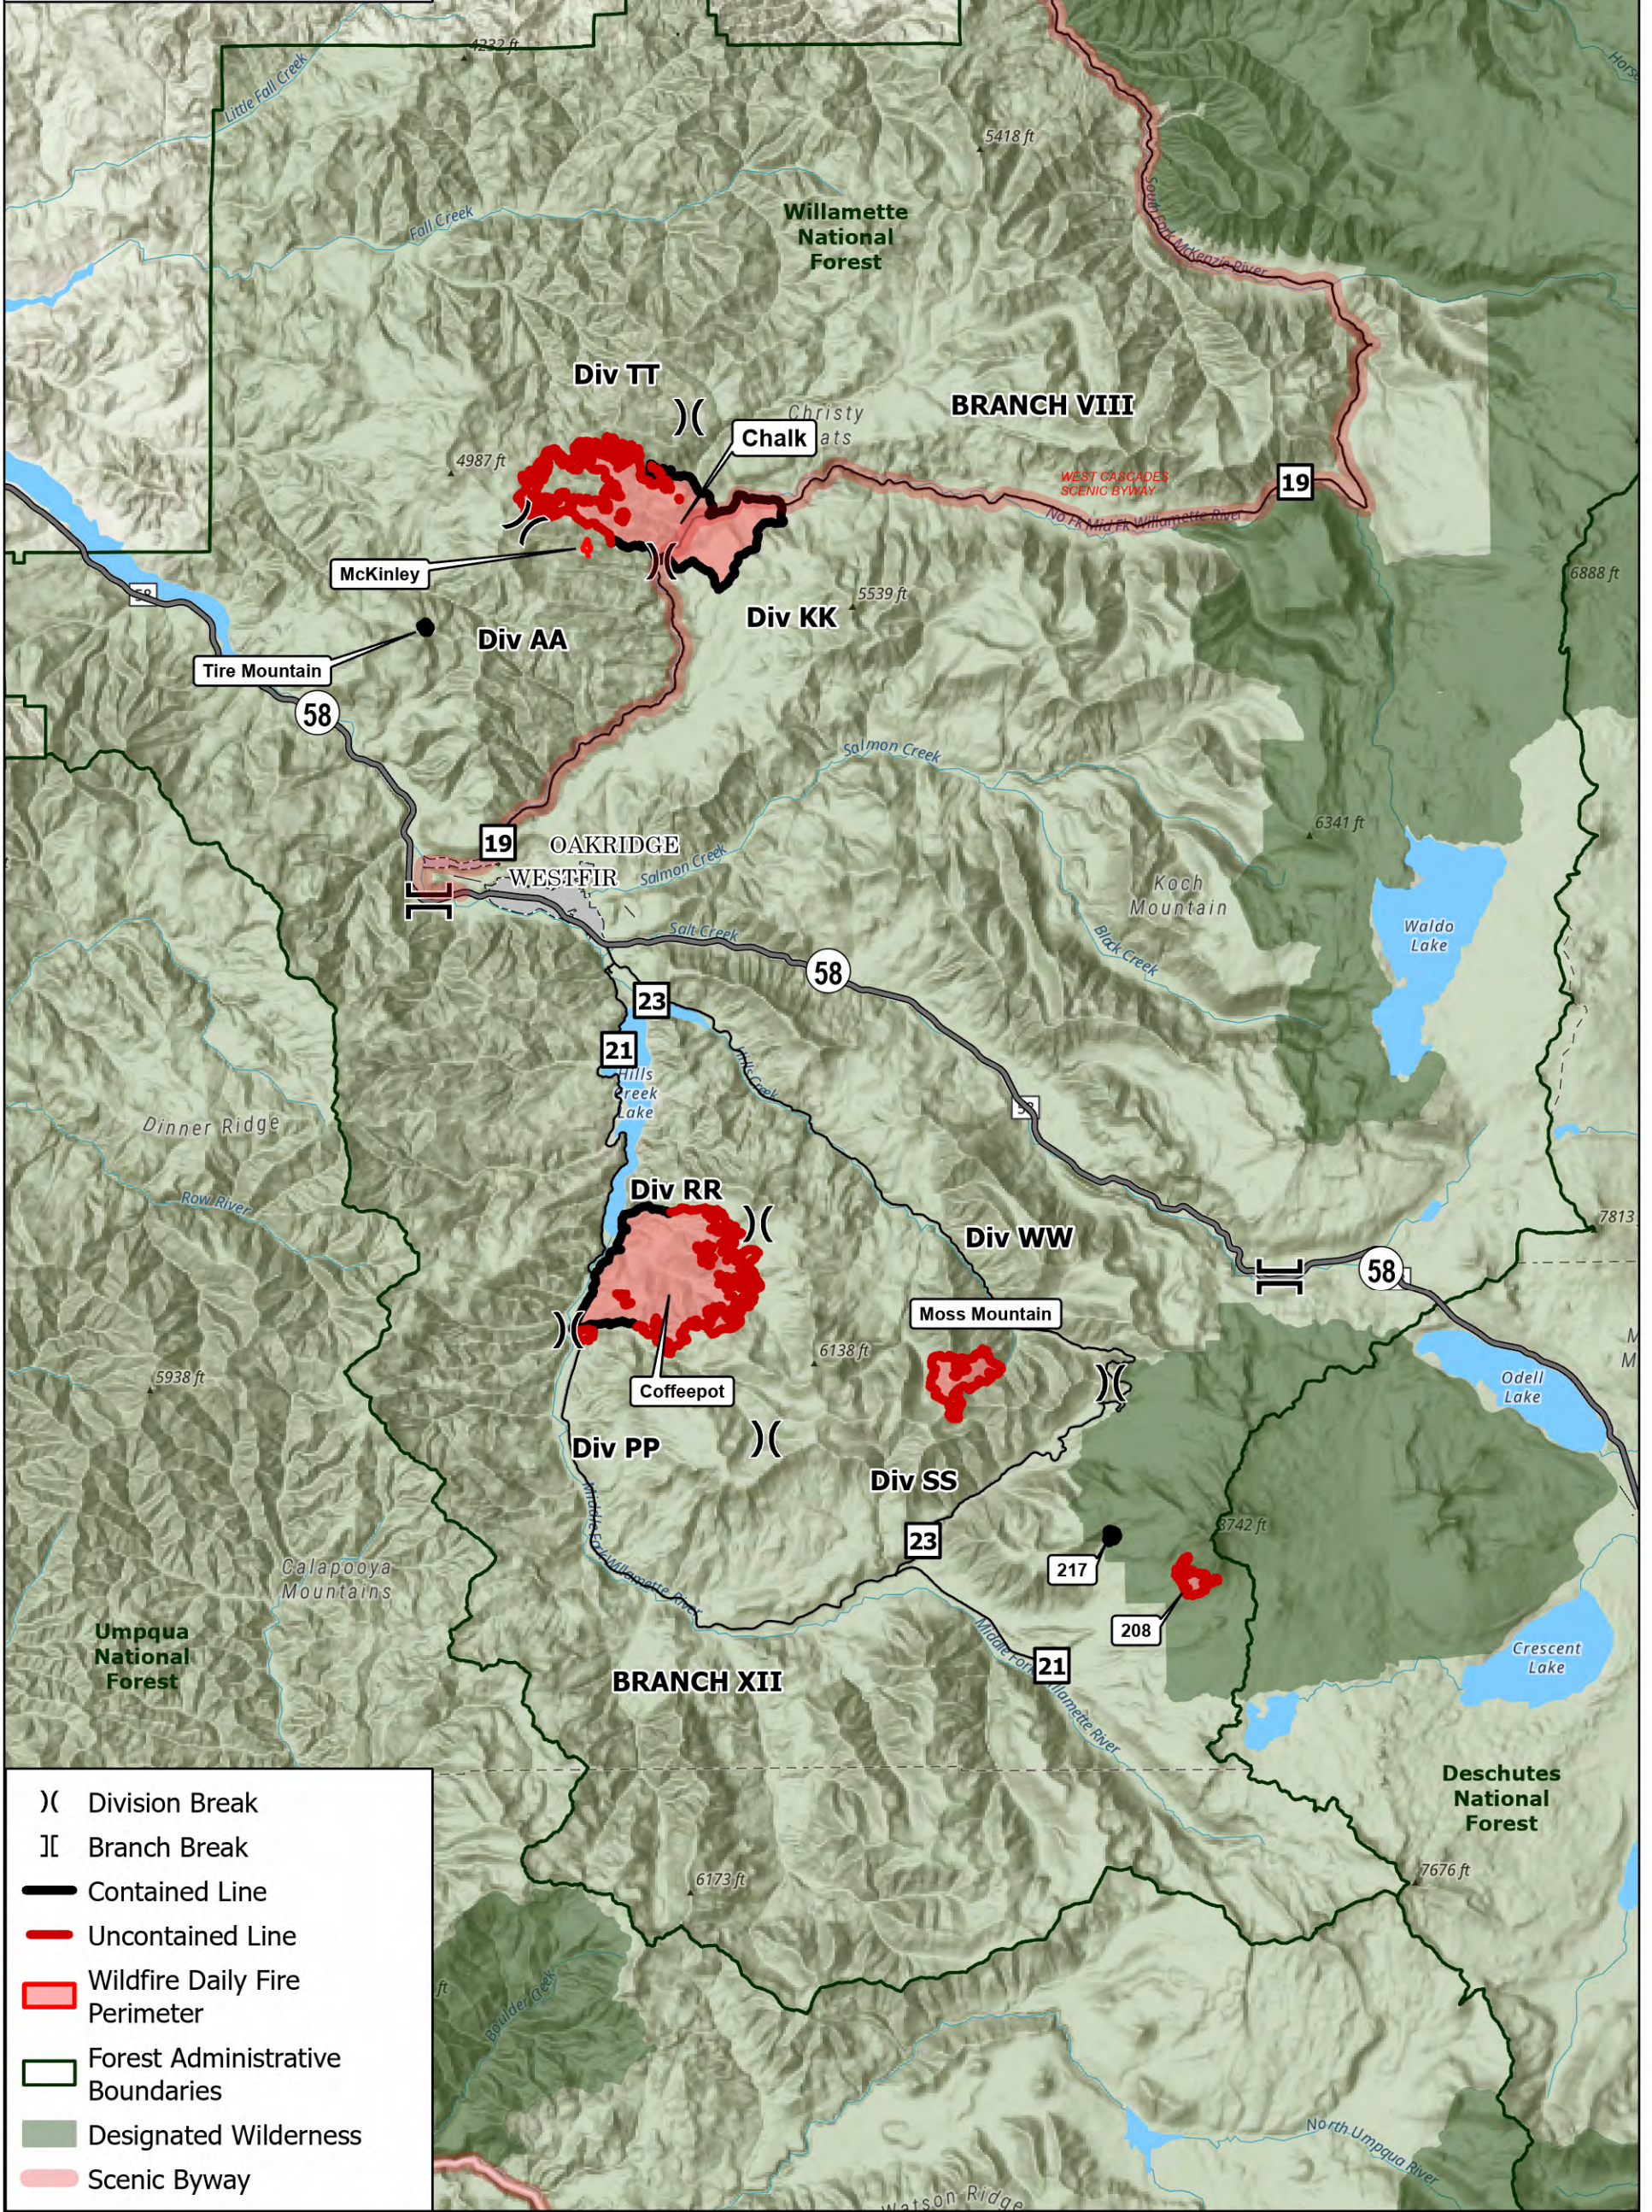

## Willamette Complex South OR-WIF-240264

8/15/2024

Miles

1:250,000 | AK CIMT 3 | 8/14/2024 1933  
Acres from Various Sources  
North American 1983 Datum, LatLong Grid

Incident Name	Acres
208 MF	230
217 MF	38
Chalk	5512
Coffeepot	6120
McKinley Creek	24
Moss Mountain	790
Tire Mountain MF	23

- ( ) Division Break
- [ ] Branch Break
- Contained Line
- Uncontained Line
- Wildfire Daily Fire Perimeter
- Forest Administrative Boundaries
- Designated Wilderness
- Scenic Byway